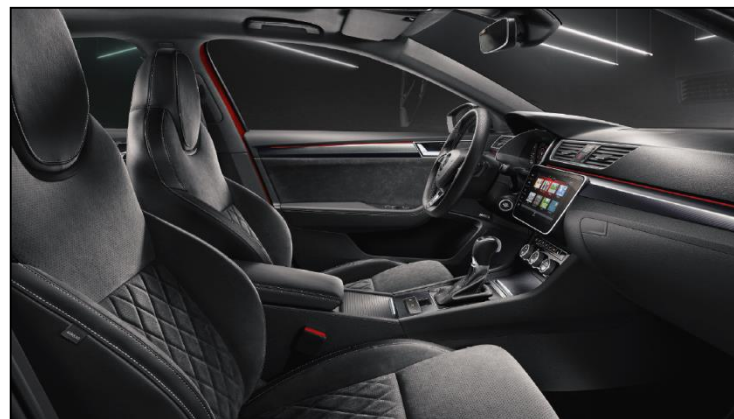

SPORTLINE: KEY EQUIPMENT

With sharp, sleek details both inside and out, the special edition SPORTLINE is distinctive from every angle. Packed with exclusive styling, the SPORTLINE will ensure you can indulge your thirst for adventure in total comfort. Key equipment includes (AMBITION+):

19" 'Vega' alloy wheels

Matrix LED headlights incl. headlamp washers

LED tail lights incl. dynamic indicators & Black tailgate insert

LED front fog lights incl. cornering function

Panoramic sunroof & electric tailgate

SPORTLINE exterior styling pack:

- Front & rear sports bumpers
- Black exterior mirrors & front grille surround
- Black rear spoiler (Saloon only)
- Black roof rails (Combi only)
- 'SUNSET' dark tinted privacy glass

Climatronic 3-zone air conditioning

Front & rear parking sensors and rear view camera

Electric driver seat incl. electric lumbar support & memory function

'Kessy Full' – Keyless Entry/Go system

Drive mode select & sports suspension

Power folding exterior mirrors – driver incl. auto-dim & memory function

SPORTLINE interior styling pack:

- Black Suedia upholstery incl. front sports seats
- Dark interior headliner
- Leather sports heated steering wheel (DSG incl. paddles)
- Front & rear floor mats
- Aluminium sports pedals
- Carbon / Black decorative inserts

LED interior pack:

- Ambient lighting
- Footwell lights
- Reading lights

ŠKODA