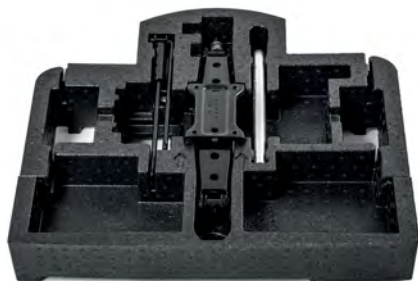

**Mechanical
transmission
locking system**

5E3 071 775 |
manual transmission
5E3 071 775A |
automatic transmission

Spare wheel set

5E3 093 860B