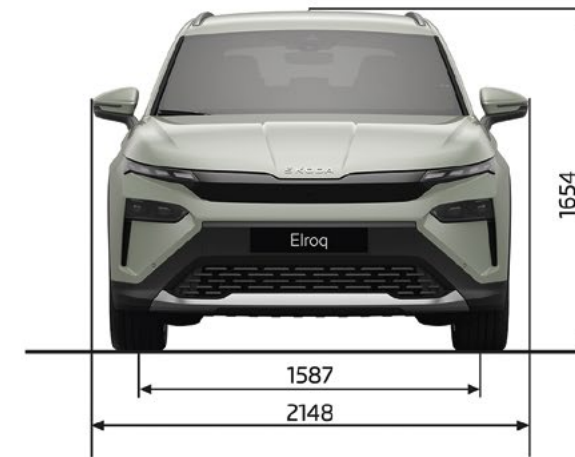

** Maximum electrical output of 195 kW: Maximum output that can be accessed for a maximum of 30 seconds, calculated in accordance with UN GTR No. 21. The amount of power available in individual driving situations depends on various factors, such as ambient temperature and the charge status, temperature, and condition or physical age of the high-voltage battery. The availability of the maximum power requires the high-voltage battery to be between 23°C and 50°C and have a charge level > 88%. Deviations from the aforementioned parameters in particular may lead to a reduction in power through to the complete unavailability of the maximum power.

The battery temperature can be indirectly influenced by the auxiliary air conditioner to a certain extent and the charge level can, for example, be adjusted in the vehicle. The amount of power available at a particular time is shown in the vehicle's power display.

To maintain the high-voltage battery's usable capacity as effectively as possible, a battery charging target of 80% is recommended if the vehicle is used daily (to be switched to 100% prior to long-distance journeys, for example).

WLTP – World harmonized light-duty vehicles test procedure.

Specifications may differ depending on the battery version and chassis configuration.