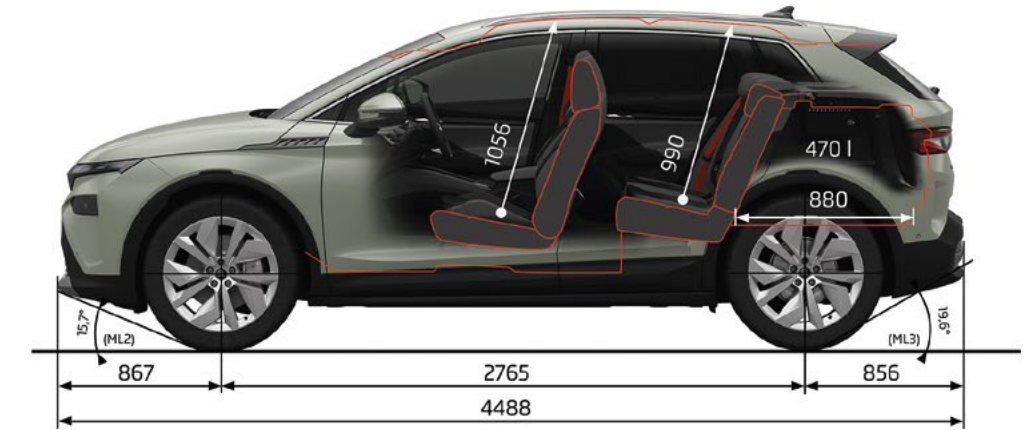

** Maximum electrical output of 195 kW: Maximum output that can be accessed for a maximum of 30 seconds, calculated in accordance with UN GTR No. 21. The amount of power available in individual driving situations depends on various factors, such as ambient temperature and the charge status, temperature, and condition or physical age of the high-voltage battery. The availability of the maximum power requires the high-voltage battery to be between 23°C and 50°C and have a charge level > 88%. Deviations from the aforementioned parameters in particular may lead to a reduction in power through to the complete unavailability of the maximum power.

The battery temperature can be indirectly influenced by the auxiliary air conditioner to a certain extent and the charge level can, for example, be adjusted in the vehicle. The amount of power available at a particular time is shown in the vehicle's power display.

To maintain the high-voltage battery's usable capacity as effectively as possible, a battery charging target of 80% is recommended if the vehicle is used daily (to be switched to 100% prior to long-distance journeys, for example).

WLTP – World harmonized light-duty vehicles test procedure.

Specifications may differ depending on the battery version and chassis configuration.