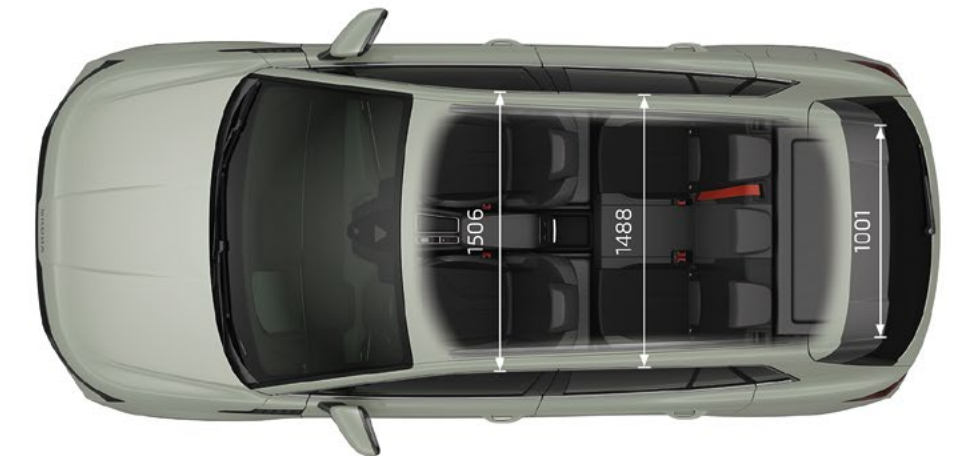

** Maximum electrical output of 195 kW: Maximum output that can be accessed for a maximum of 30 seconds, calculated in accordance with UN GTR No. 21. The amount of power available in individual driving situations depends on various factors, such as ambient temperature and the charge status, temperature, and condition or physical age of the high-voltage battery. The availability of the maximum power requires the high-voltage battery to be between 23°C and 50°C and have a charge level > 88%. Deviations from the aforementioned parameters in particular may lead to a reduction in power through to the complete unavailability of the maximum power.

The battery temperature can be indirectly influenced by the auxiliary air conditioner to a certain extent and the charge level can, for example, be adjusted in the vehicle. The amount of power available at a particular time is shown in the vehicle's power display.

To maintain the high-voltage battery's usable capacity as effectively as possible, a battery charging target of 80% is recommended if the vehicle is used daily (to be switched to 100% prior to long-distance journeys, for example).

WLTP – World harmonized light-duty vehicles test procedure.

Specifications may differ depending on the battery version and chassis configuration.