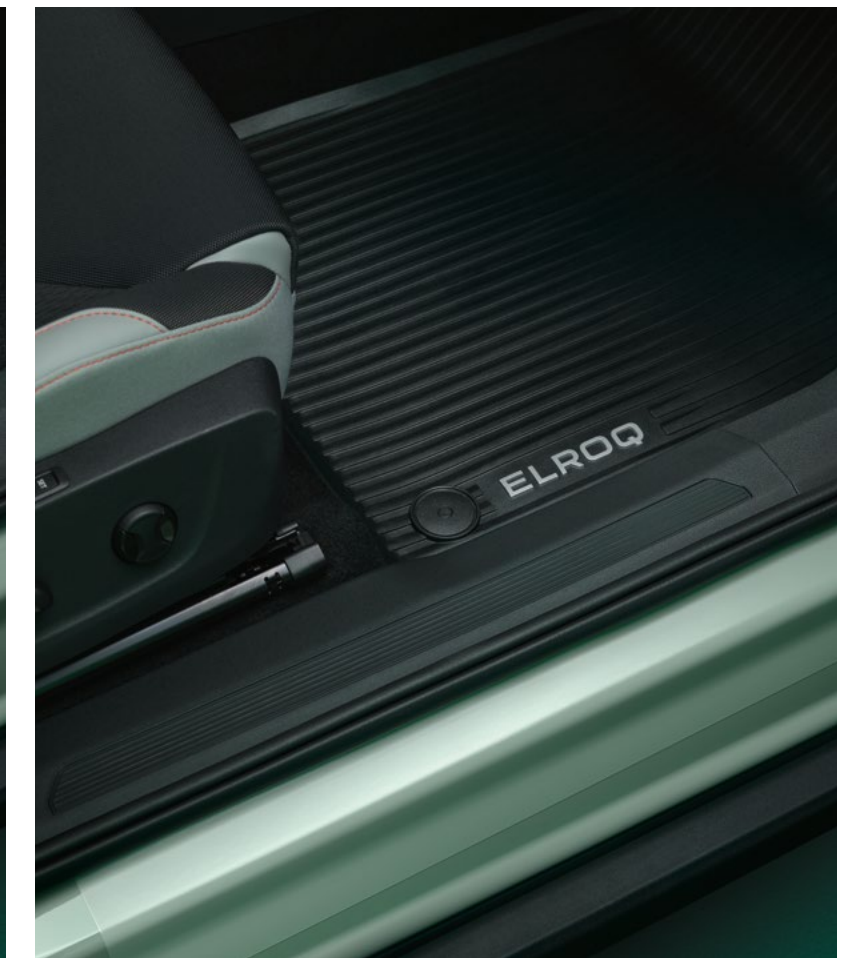

All-weather foot mats – grey lettering
5LJ 061 500A | € 60.00

Protective door sill foils – transparent
5LA 071 310A | front | € 47.00
5LA 071 310 | rear | € 42.00