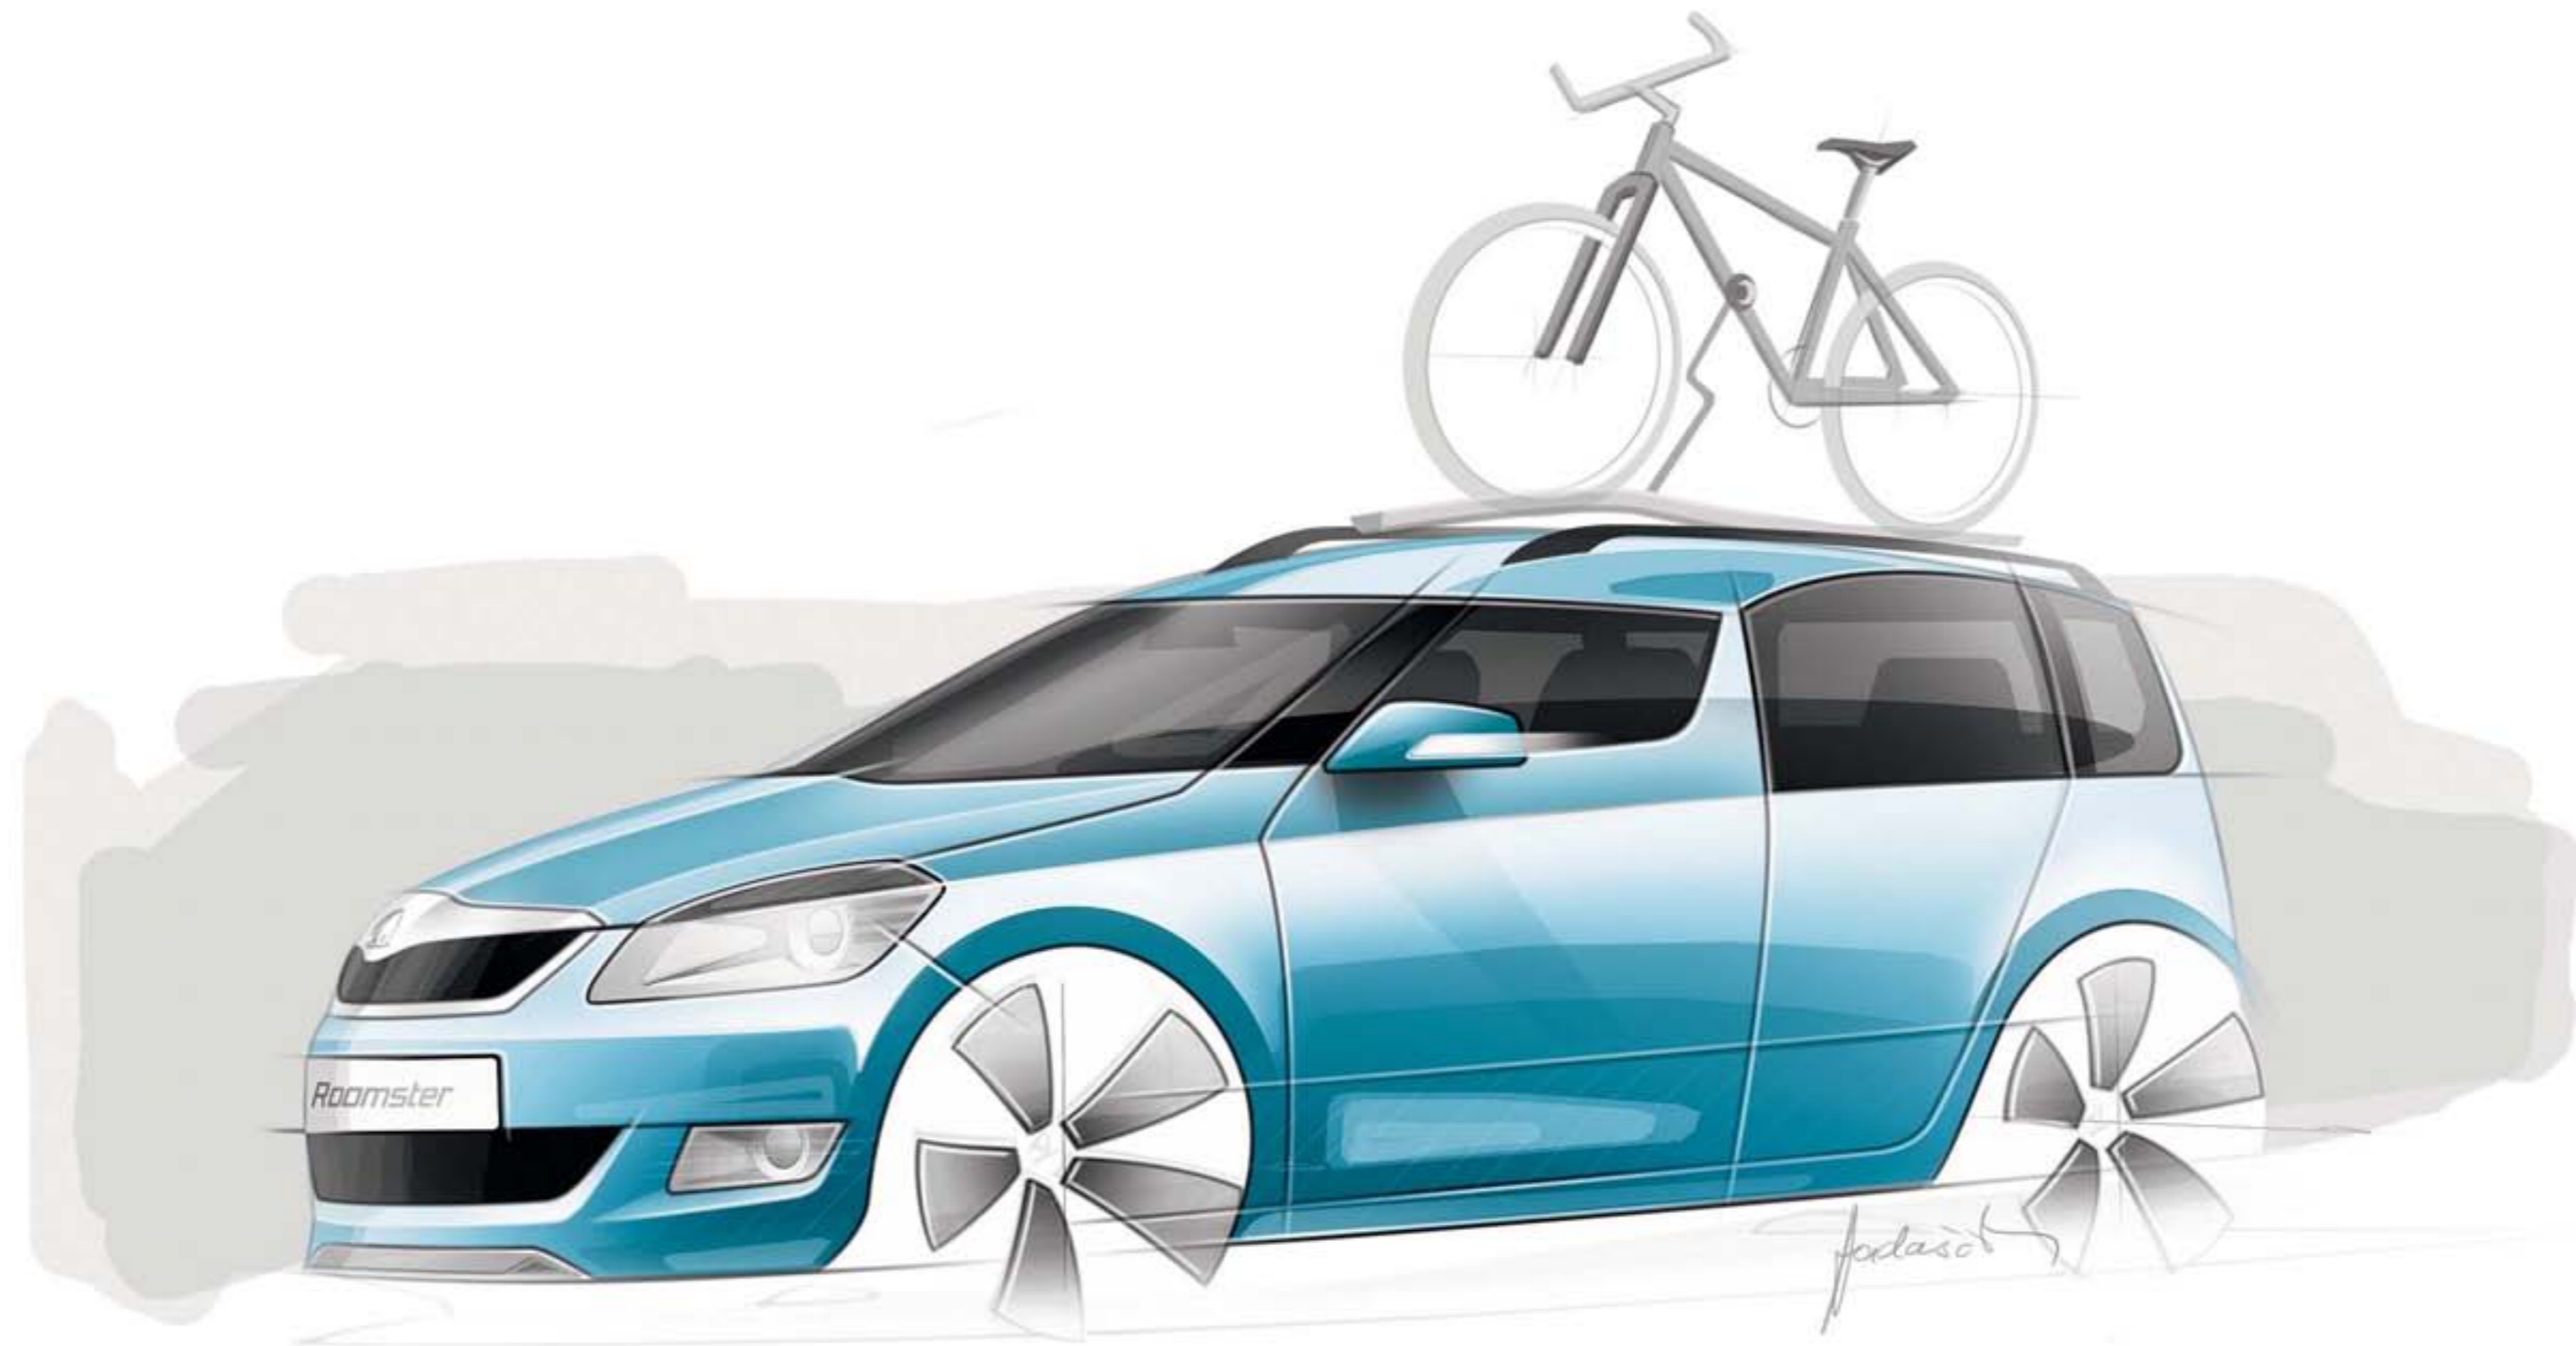

The **ŠKODA Genuine Accessories** allow you to emphasise the uniqueness of the car, maximise its practicality and enhance its comfort. In our range, which is essentially an extension of the extra equipment, you will find various products including alloy wheels, leather accessories, sunblinds, radios, navigation systems, foot mats, child seats for children of all age groups and so on.

All our products have been approved by ŠKODA Auto so with them you choose maximum safety and reliability.