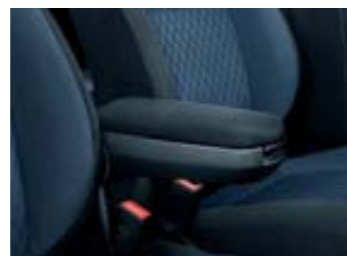

Armrest
(DAO 700 001)